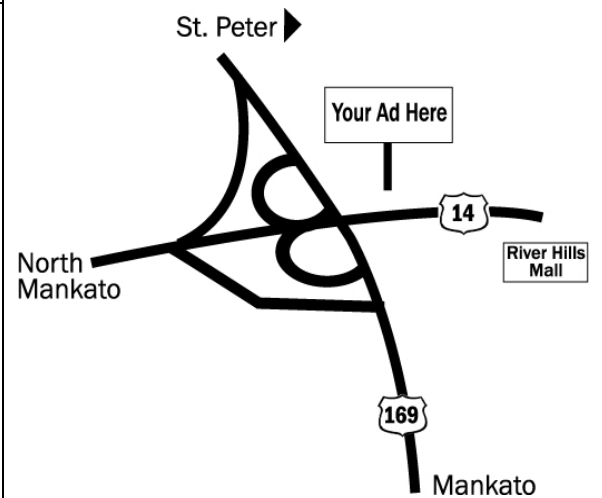

### Location

US Highway 14  
Mankato  
Mile Marker 130.55

### Read

Left Hand Read  
Eastbound Traffic  
in Mankato to  
River Hills Mall Area

## Supreme Outdoor Advertising

**Dave Helder**

17595 Kenwood Trail  
Lakeville, MN 55044

**(507) 351-6789**

[DaveHelder@SupremeOutdoor.com](mailto:DaveHelder@SupremeOutdoor.com)

### Map

772W